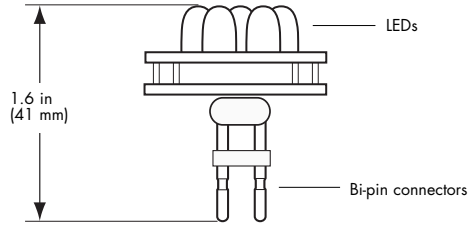

Color Kinetics products are manufactured in the USA, Ireland, and China.

**FIXTURE DIMENSIONS
COLORSCAPE 7**

COLORSCAPE SERIES MODEL COLORSCAPE 7	
SOURCE	Variable intensity colored LEDs
POWER/DATA CONNECTOR	Bi-pin for use with wedge-based sockets
POWER REQUIREMENT	120mA@12V AC
POWER CONSUMPTION	1.5W